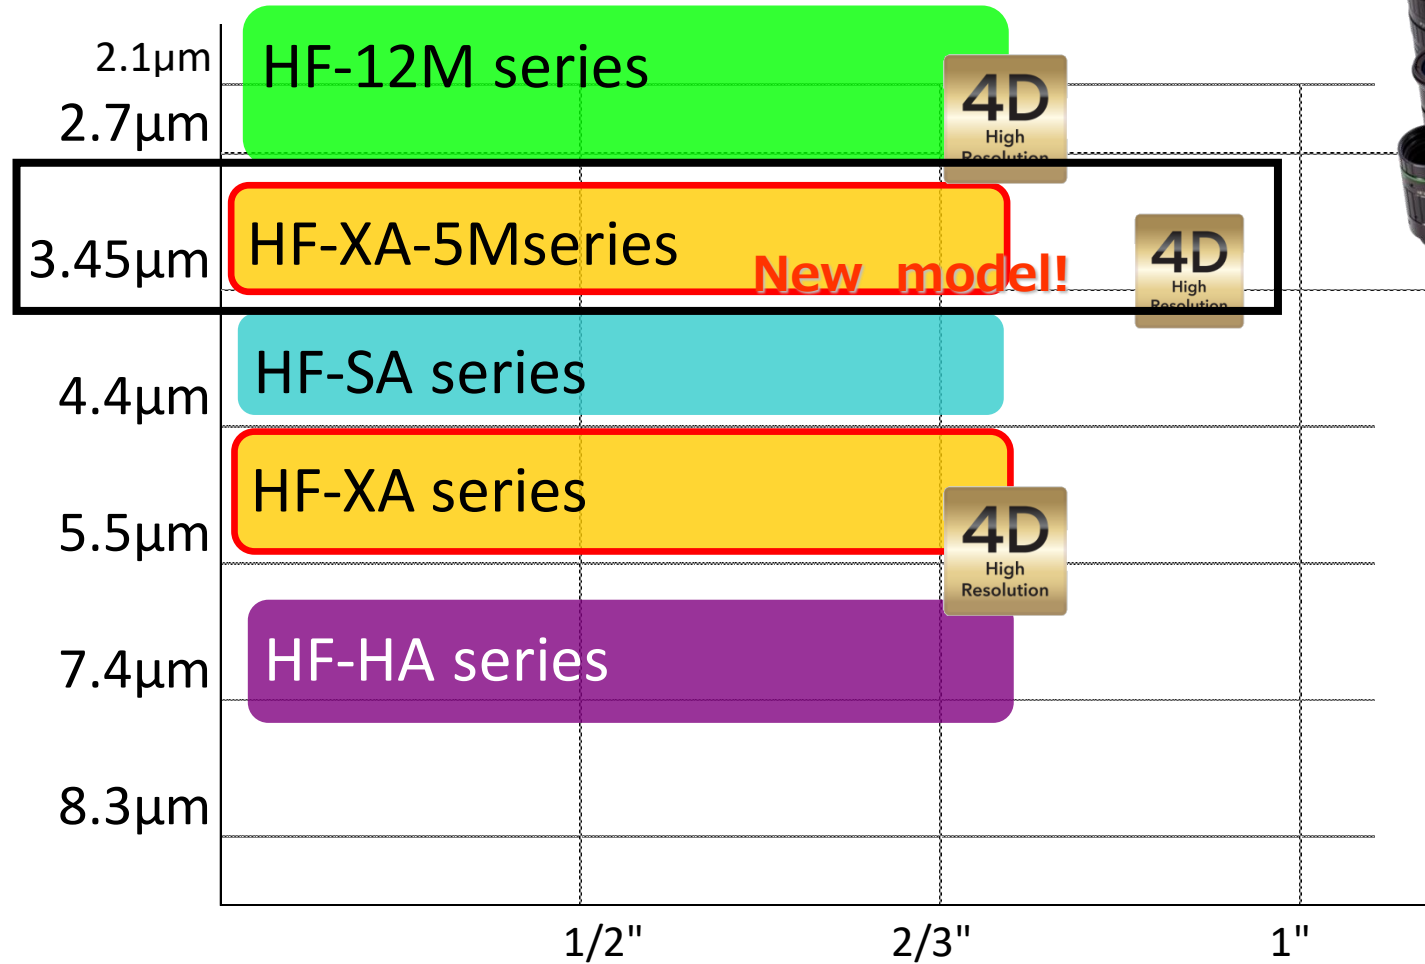

Low Cost

- Priced comparable to competitors 2 or 3 MP offerings
- Yet lower cost than competitors 5MP offerings

At a WD of 20cm: vs. other 5MP models

- Brighter the red, the better the resolution
- Gets even better at WD of 40cm
- Very even distribution of resolution over the image

4D High Resolution

◆ What's "4D High Resolution"?

Fujifilm's unique feature holds its resolution both at the center and the edge of the image independent of F stop and working distance.

Small size of the lens fits within 29mm cameras diameter

3 Screw holes enable more flexibility

There are 3 screw holes in the focus ring and the iris ring for each. Choosing the best one enables to install in a limited position easily.

Fuji's resolution by series

FUJIFILM Lineup

	HF-HA series	HF-XA-5M series	HF-SA series	HF-12M series	CF-HA series
					
Image Size	2/3" (6mm:1/2")	2/3"	2/3"	2/3"	1"
Size[mm]	φ29.5	φ29 / φ39	φ51	φ33	φ51
Resolution	1.5MP	3-5MP [4.4-3.45μm]	5MP	8MP[2.7μm] up to 12MP	1.5MP
6mm	✓	✓	-	-	-
8mm	-	✓	-	✓	-
9mm	✓	-	-	-	-
12mm	-	✓	-	✓	✓
12.5mm	✓	-	✓	-	-
16mm	✓	✓	✓	✓	✓
25mm	✓	✓	✓	✓	✓
35mm	✓	✓	✓	✓	✓
50mm	✓	✓	✓	-	✓
75mm	✓	-	✓	-	✓
	8 models	7 models	6 models	5 models	6 models