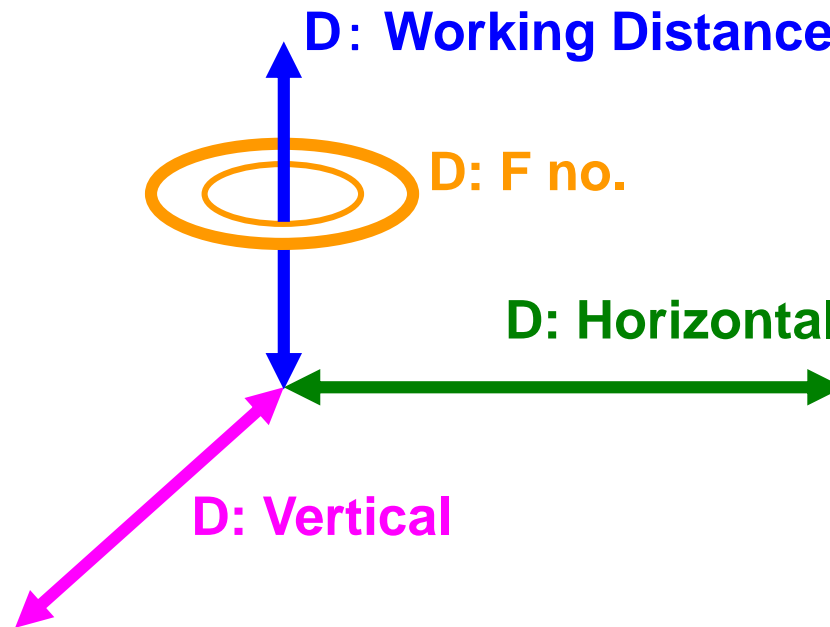

Low Cost

- Priced comparable to competitors 2 or 3 MP offerings
- Yet lower cost than competitors 5MP offerings

At a WD of 20cm: vs. other 5MP models

- Brighter the red, the better the resolution
- Gets even better at WD of 40cm
- Very even distribution of resolution over the image

4D High Resolution

◆ What's "4D High Resolution"?

Fujifilm's unique feature holds its resolution both at the center and the edge of the image independent of F stop and working distance.

Small size of the lens fits within 29mm cameras diameter

3 Screw holes enable more flexibility

There are 3 screw holes in the focus ring and the iris ring for each. Choosing the best one enables to install in a limited position easily.

Fuji's resolution by series