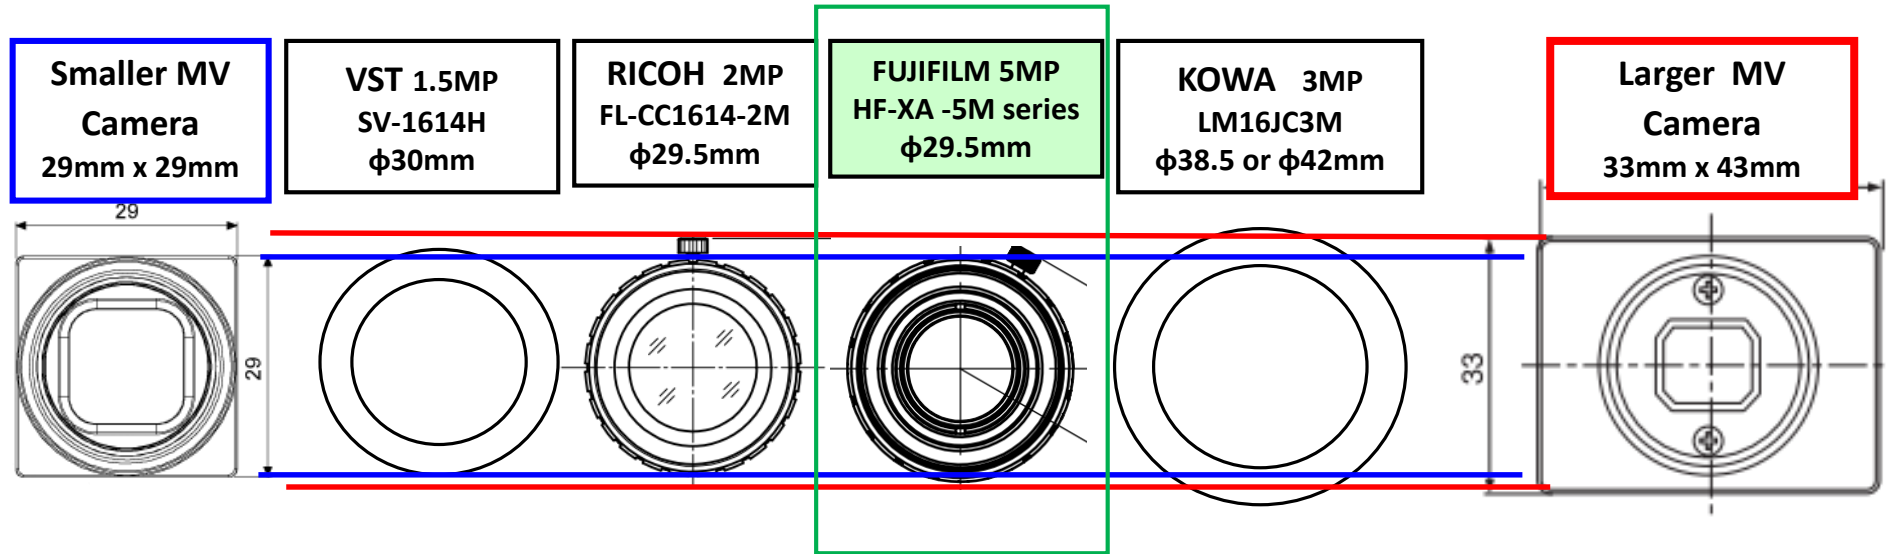

2 Small size of lens

- φ29.5mm diameter for all sizes except the 6mm focal length (39.5mm dia).

3 3 screw holes enable more flexibility

There are 3 screw holes in the focus ring and the iris ring for each.

4D High Resolution

◆ What's "4D High Resolution"?

Fujifilm's unique feature holds its resolution both at the center and the edge of the image independent of F stop and working distance.

Small size of the lens fits within 29mm cameras diameter

3 Screw holes enable more flexibility

There are 3 screw holes in the focus ring and the iris ring for each. Choosing the best one enables to install in a limited position easily.

Fuji's resolution by series

FUJIFILM Lineup

	HF-HA series	HF-XA-5M series	HF-SA series	HF-12M series	CF-HA series
					
Image Size	2/3" (6mm:1/2")	2/3"	2/3"	2/3"	1"
Size[mm]	φ29.5	φ29 / φ39	φ51	φ33	φ51
Resolution	1.5MP	3-5MP [4.4-3.45μm]	5MP	8MP[2.7μm] up to 12MP	1.5MP
6mm	✓	✓	-	-	-
8mm	-	✓	-	✓	-
9mm	✓	-	-	-	-
12mm	-	✓	-	✓	✓
12.5mm	✓	-	✓	-	-
16mm	✓	✓	✓	✓	✓
25mm	✓	✓	✓	✓	✓
35mm	✓	✓	✓	✓	✓
50mm	✓	✓	✓	-	✓
75mm	✓	-	✓	-	✓
	8 models	7 models	6 models	5 models	6 models