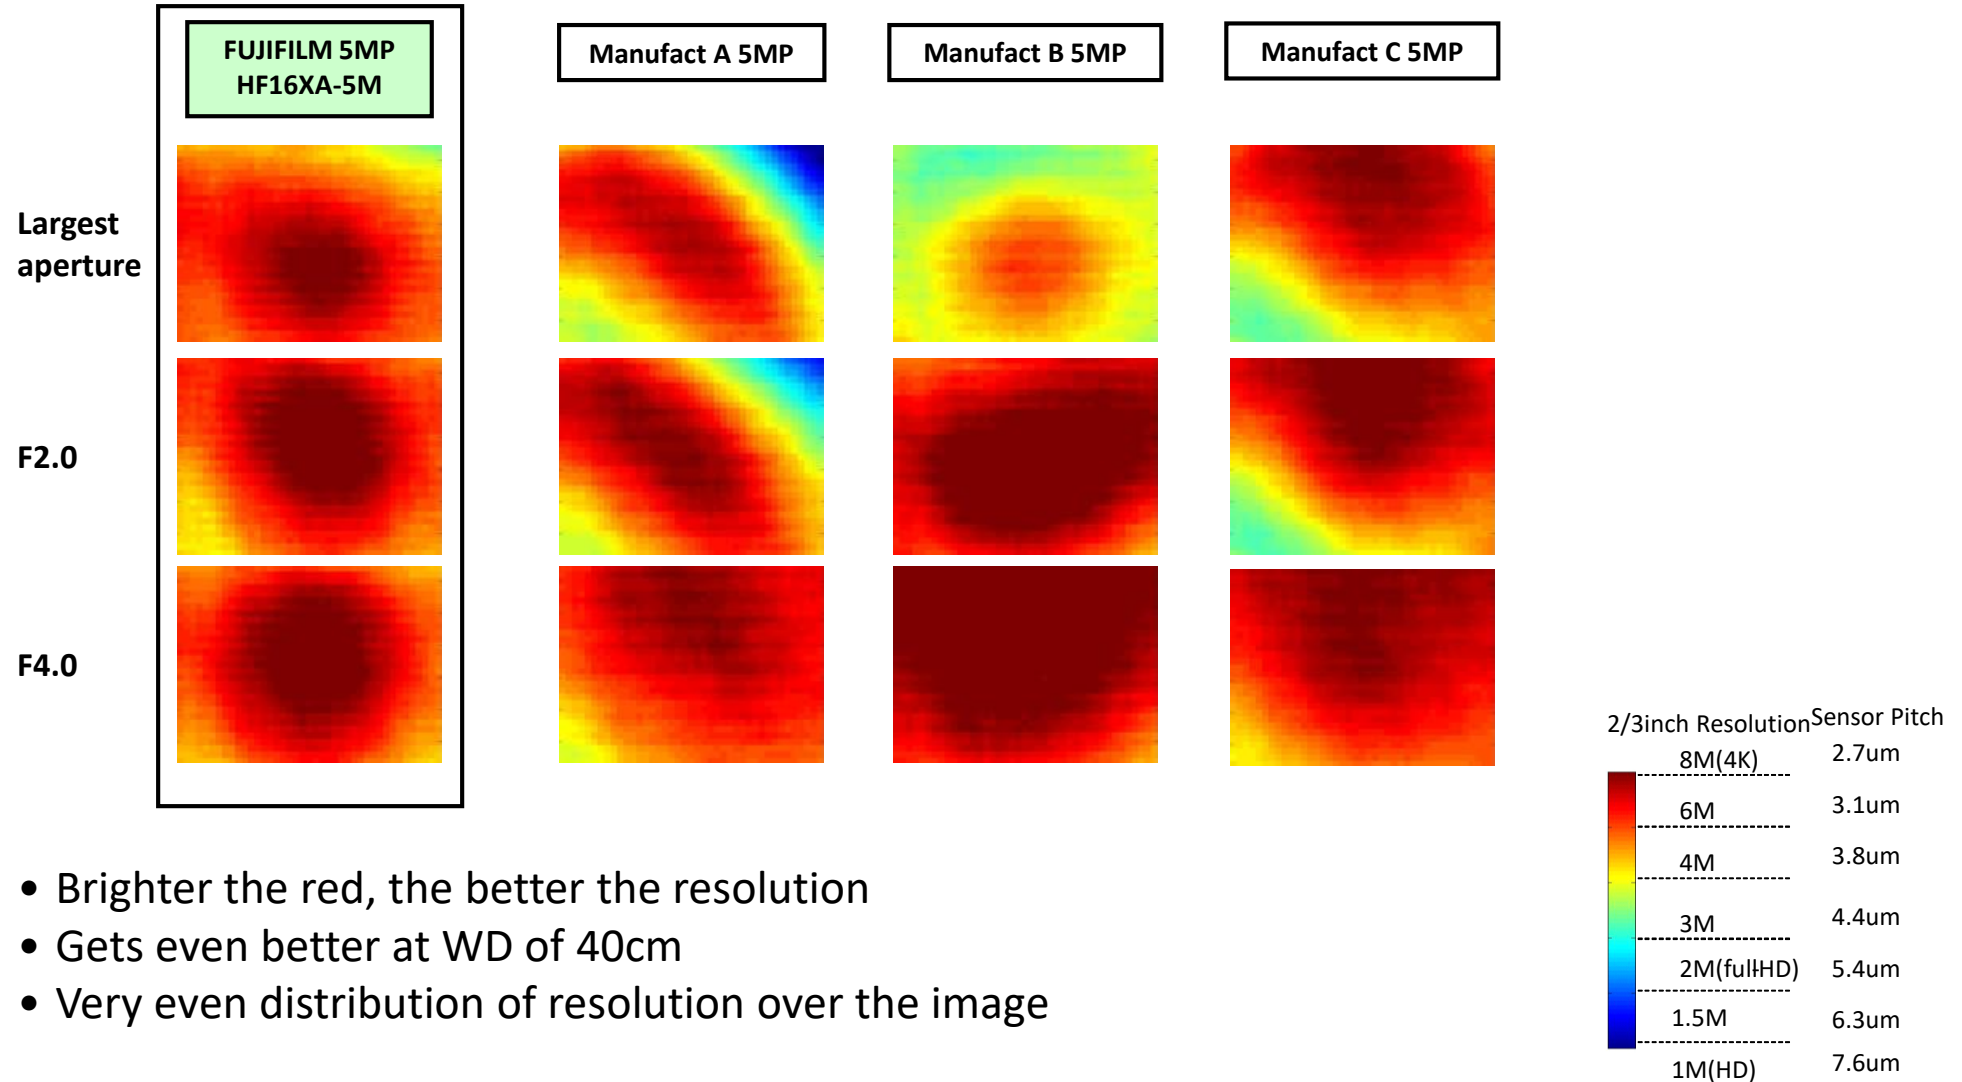

2 Small size of lens

- φ29.5mm diameter for all sizes except the 6mm focal length (39.5mm dia).

3 3 screw holes enable more flexibility

There are 3 screw holes in the focus ring and the iris ring for each.

4 Low cost

- Priced comparable to competitors 2 or 3MP lenses and much less than other 5MP lenses

An upgrade from other 5MP series

5MP Resolution Assurance

- > 3.45um or better resolution in **over** 50% of the image. In pic below, **Zone A is > 5MP**, **Zone B is > 3MP resolution**
- Competitors CANNOT guarantee this, they only offer 'some' amount of 5MP resolution

Low Cost

- Priced comparable to competitors 2 or 3 MP offerings
- Yet lower cost than competitors 5MP offerings

At a WD of 20cm: vs. other 5MP models

- Brighter the red, the better the resolution
- Gets even better at WD of 40cm
- Very even distribution of resolution over the image

4D High Resolution

◆ What's "4D High Resolution"?

Fujifilm's unique feature holds its resolution both at the center and the edge of the image independent of F stop and working distance.

Small size of the lens fits within 29mm cameras diameter