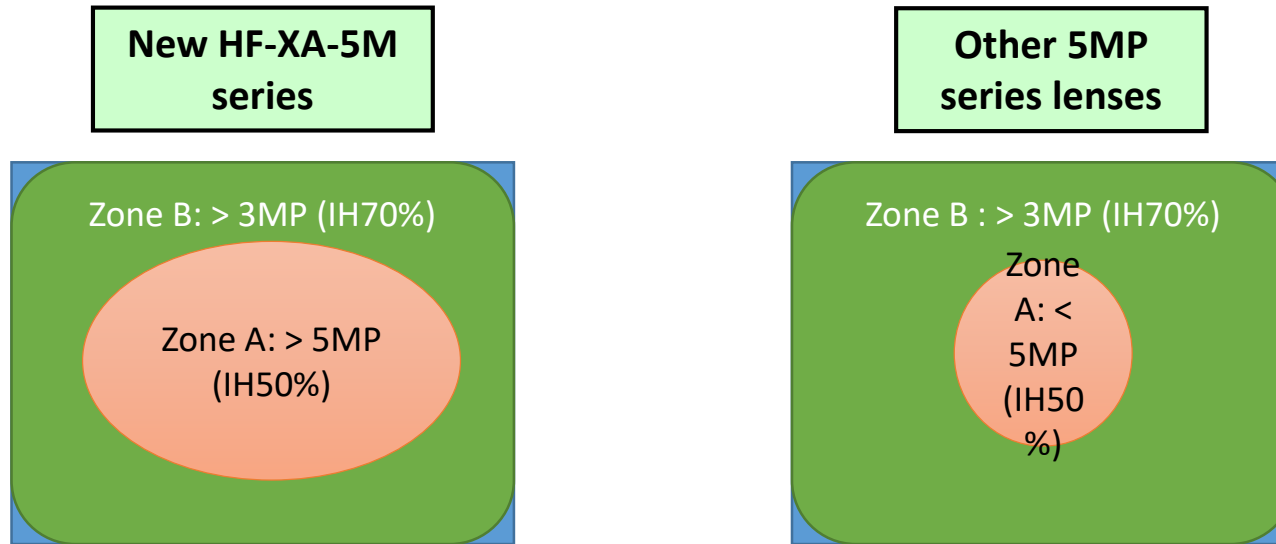

FUJIFILM
Value from Innovation

HF-XA-5M Series

5MP lenses at 3MP prices

Main features of HF-XA-5M series

A complete line of 6, 8, 12, 16, 25, 35, and 50mm focal lengths

1 High Resolution (4D HR)TM

- Designed for 3.45µm pixels, performs even better at the centers!
- Holds its resolution at the edge
- Holds resolution independent of working distance AND F stop

2 Small size of lens

- φ29.5mm diameter for all sizes except the 6mm focal length (39.5mm dia).

3 3 screw holes enable more flexibility

There are 3 screw holes in the focus ring and the iris ring for each.

Low Cost

- Priced comparable to competitors 2 or 3 MP offerings
- Yet lower cost than competitors 5MP offerings

At a WD of 20cm: vs. other 5MP models

- Brighter the red, the better the resolution
- Gets even better at WD of 40cm
- Very even distribution of resolution over the image

4D High Resolution

◆ What's "4D High Resolution"?

Fujifilm's unique feature holds its resolution both at the center and the edge of the image independent of F stop and working distance.

Small size of the lens fits within 29mm cameras diameter